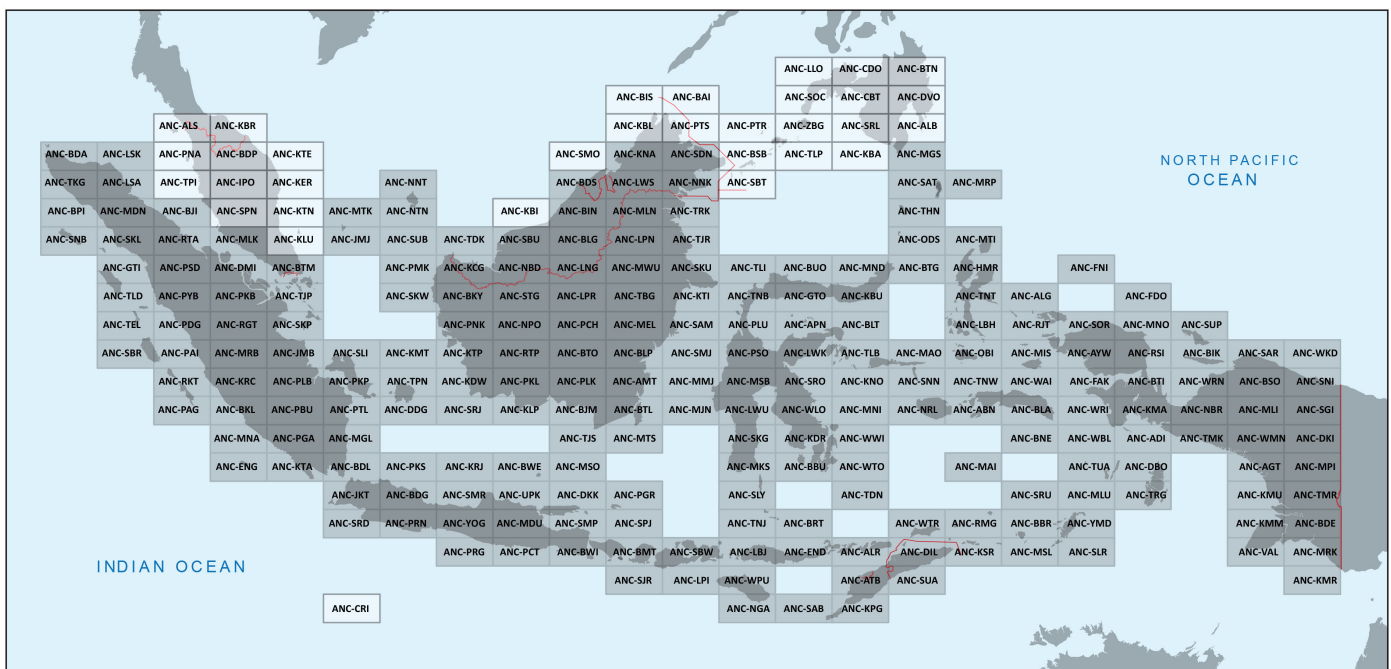

INDOAVIS NUSANTARA VFR-ANC CHART BULLETIN (Aeronautical Navigation Chart) Scale 1:250.000

**Publish Cycle : 2024-01
Effective : 25 Jan 2024 to 18 Apr 2024**

Information on this charts will change; Consolidated updates of chart changes are available every 84 (eighty-four) days, calculated from thrice AIRAC Dates in the VFR-ANC 1:250.000 Bulletin (online at www.indoavis.co.id). Also consult appropriate NOTAM and AIP for the latest changes.

Indoavis Index Sheets (Paper Format)

Geo-Informatics & Aeronautical Navigation Services

Your Safety is our mission

Head Office and Showroom

Menara Cardig, Ground Floor Jl. Raya Halim Perdana Kusuma International Airport
Jakarta 13650, INDONESIA

Phone: +62.21.22876341

Mobile Phone: +62.822-1181-8809

Email: info@indoavis.co.id // marketing@indoavis.co.id

Website: <http://www.indoavis.co.id>